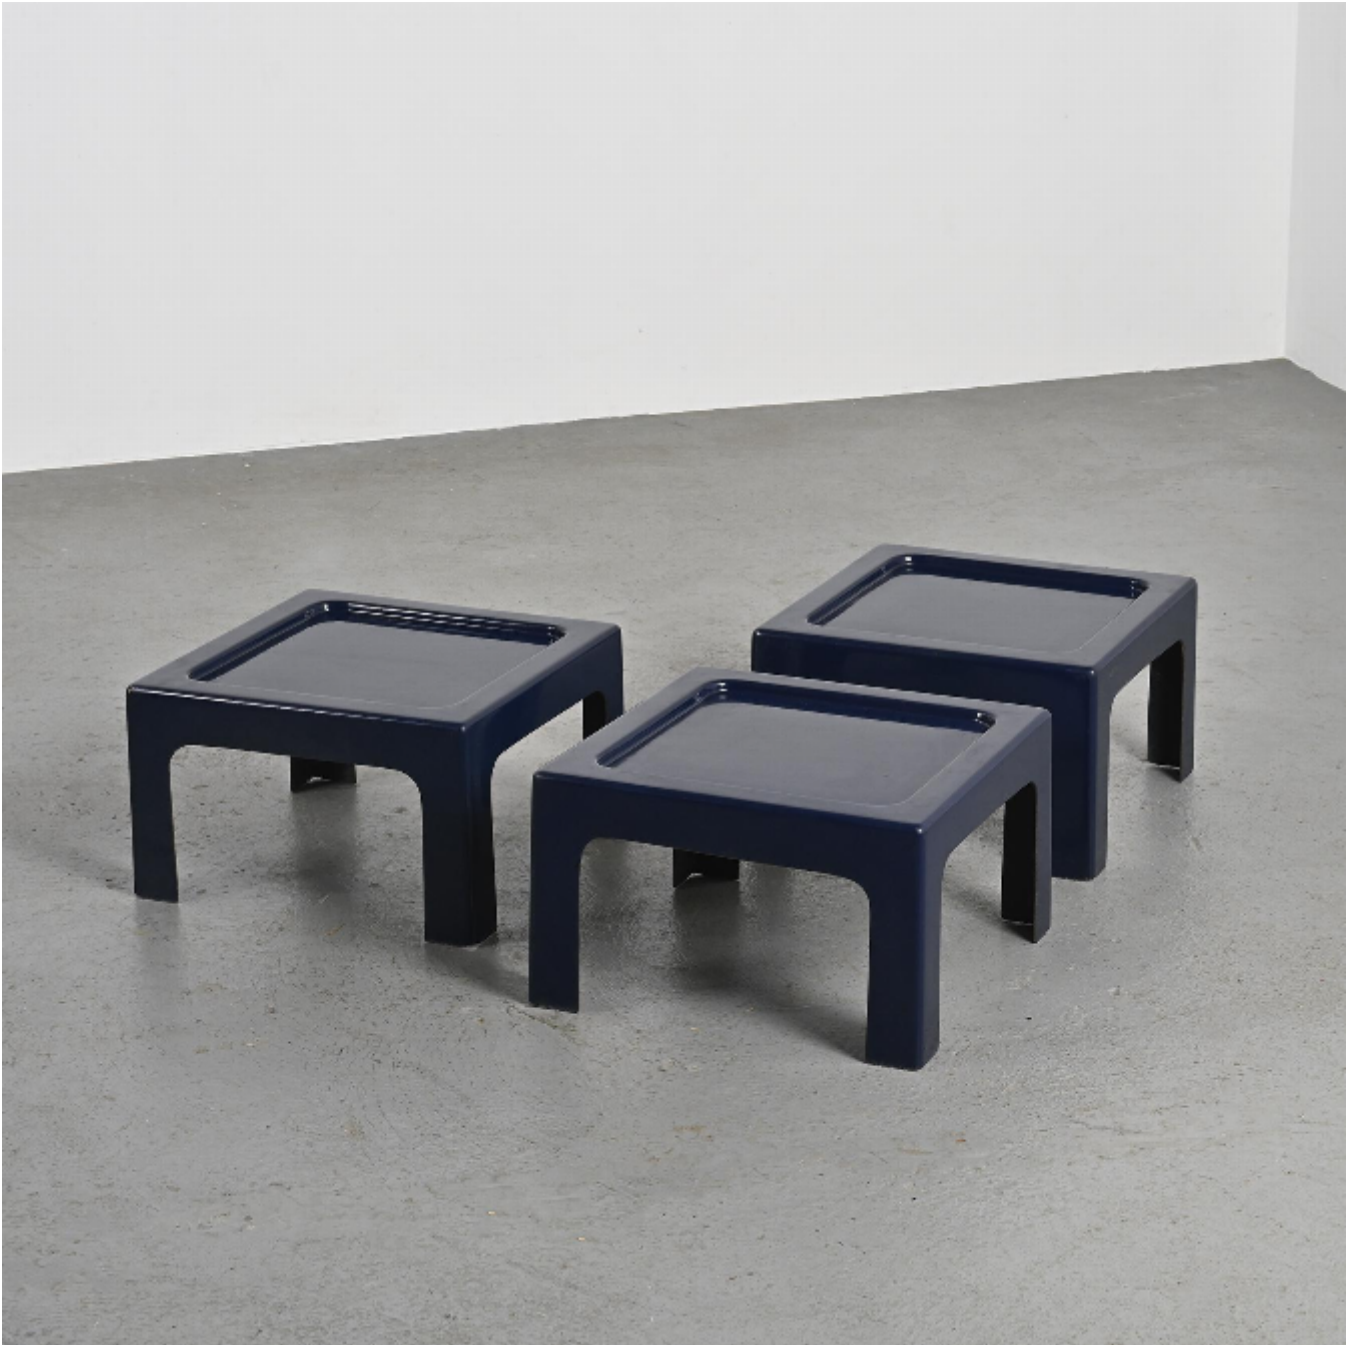

Set of Fiberglass Coffee Tables, Kostka, circa 1970

450

REF: 6600

Height: 27.5 cm (10.8")

Width: 45.5 cm (17.9")

Depth: 45.5 cm (17.9")

DESCRIPTION

1970s Vibe for this set of three midnight blue lacquered fiberglass coffee tables.

Manufacturer : Kostka France, circa 1970

One corner has a slight chip.