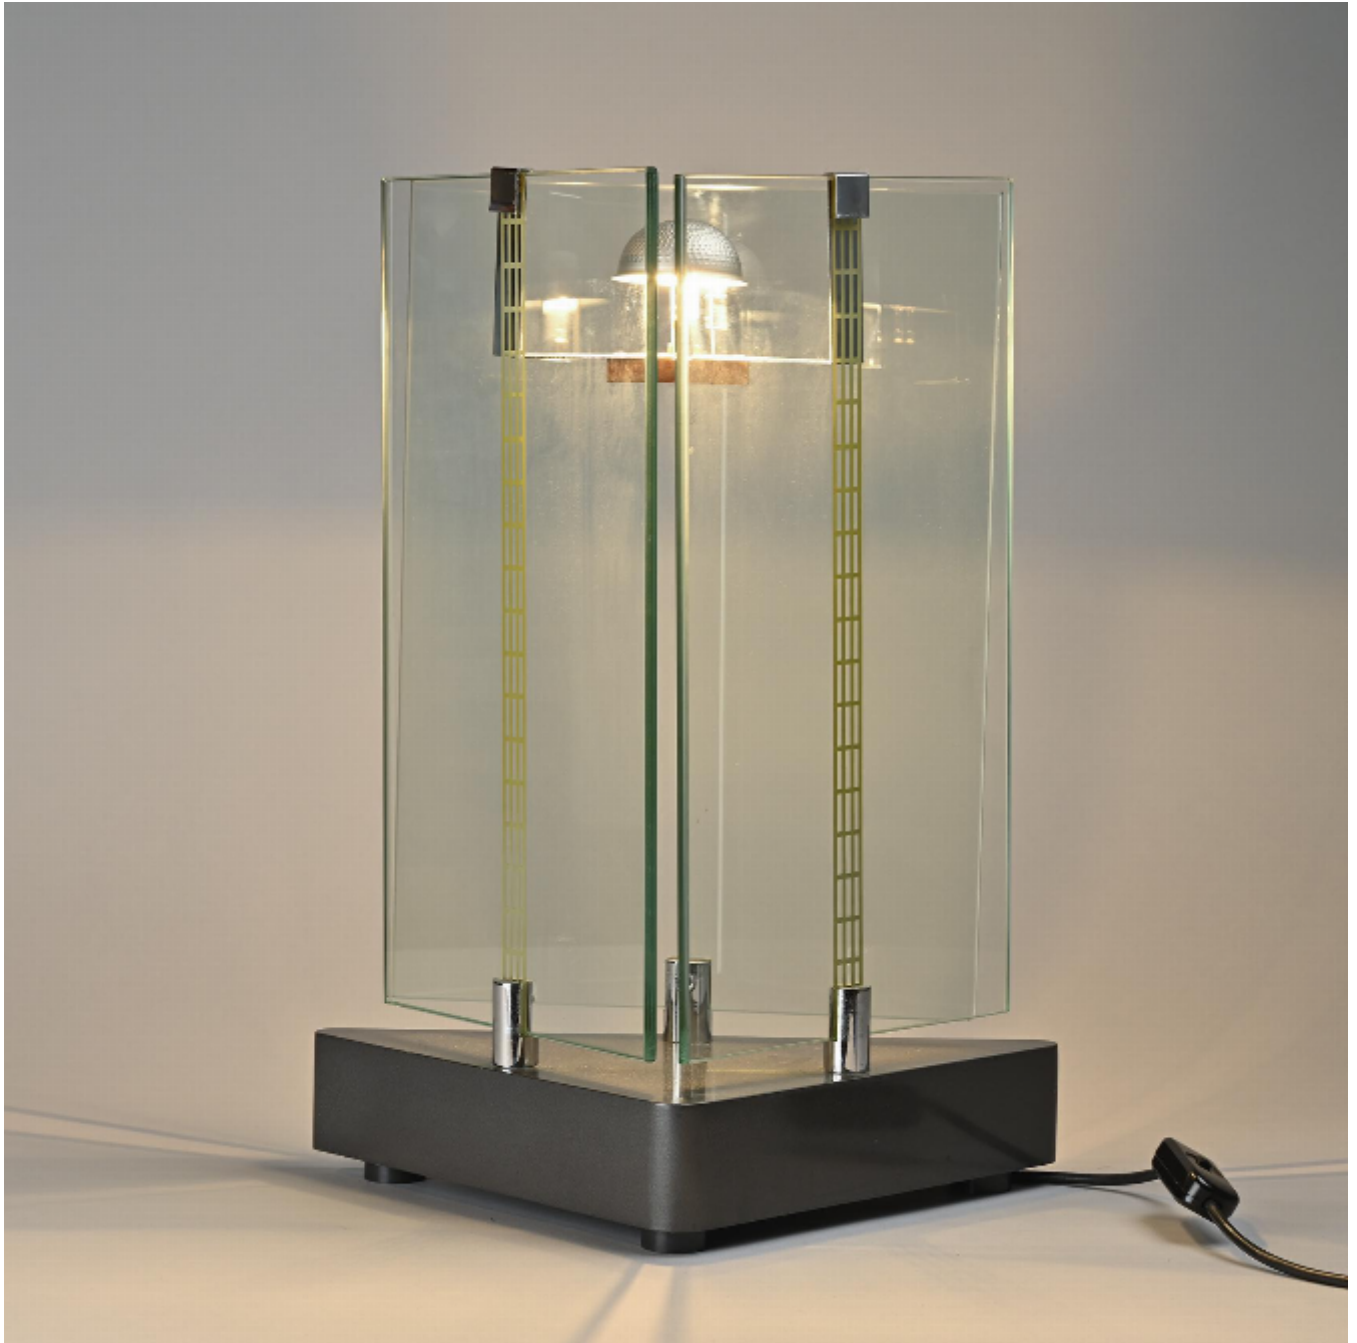

Lamp model Aladina by Giuseppe Raimondi, Studio Luce
Giuseppe Raimondi

1,200

REF: 6574

Height: 49 cm (19.3")

Width: 36 cm (14.2")

Depth: 19 cm (7.5")

DESCRIPTION

Rare table lamp, model Aladino, designed by Giuseppe Raimondi and produced in limited quantities.

The triangular base, crafted from gray lacquered metal, supports three fixed glass panels, one of which integrates an innovative polarity-based electrical system.

Signed by Giuseppe Raimondi and named Aladino.

Manufacturer : Studio Luce, 1970.
Very limited edition.