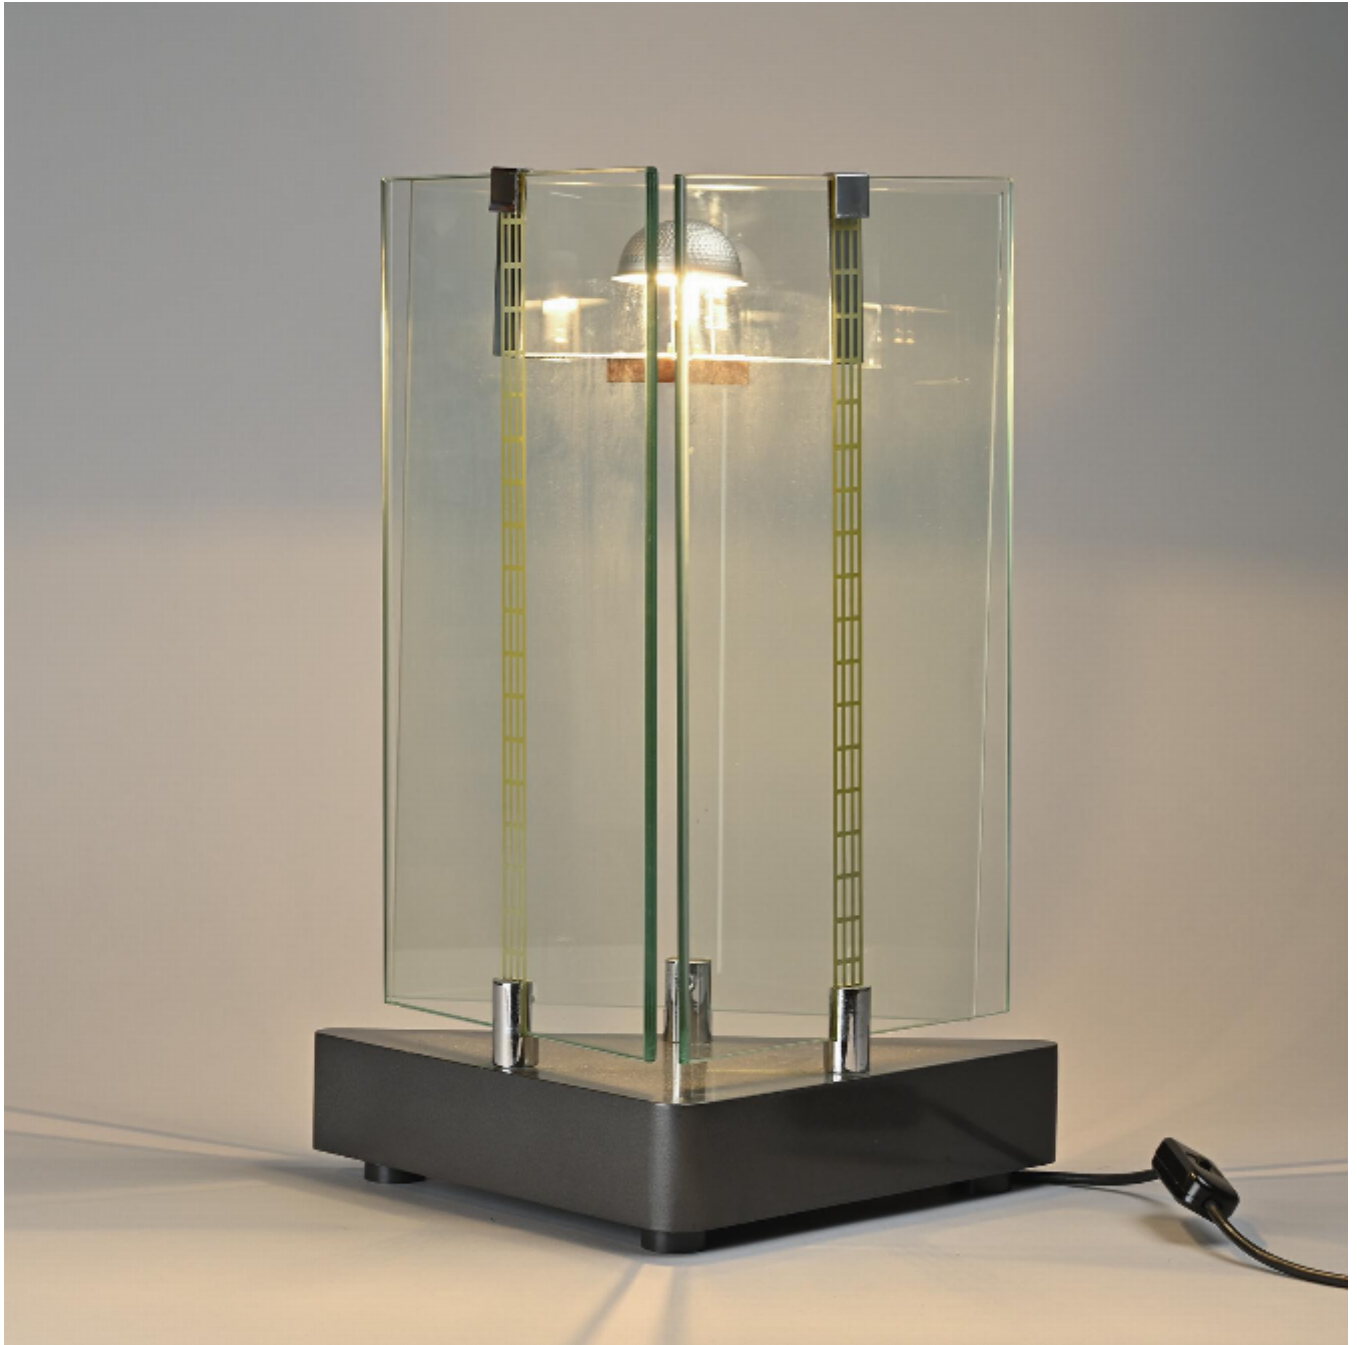

Lamp model Aladina by Giuseppe Raimondi, Studio Luce

Giuseppe Raimondi

1,200

REF: 6574

Height: 49 cm (19.3")

Width: 36 cm (14.2")

Depth: 19 cm (7.5")

DESCRIPTION

Rare table lamp, model Aladino, designed by Giuseppe Raimondi and produced in limited quantities.

The triangular base, crafted from gray lacquered metal, supports three fixed glass panels, one of which integrates an innovative polarity-based electrical system.

Signed by Giuseppe Raimondi and named Aladino.

Manufacturer : Studio Luce, 1970.
Very limited edition.