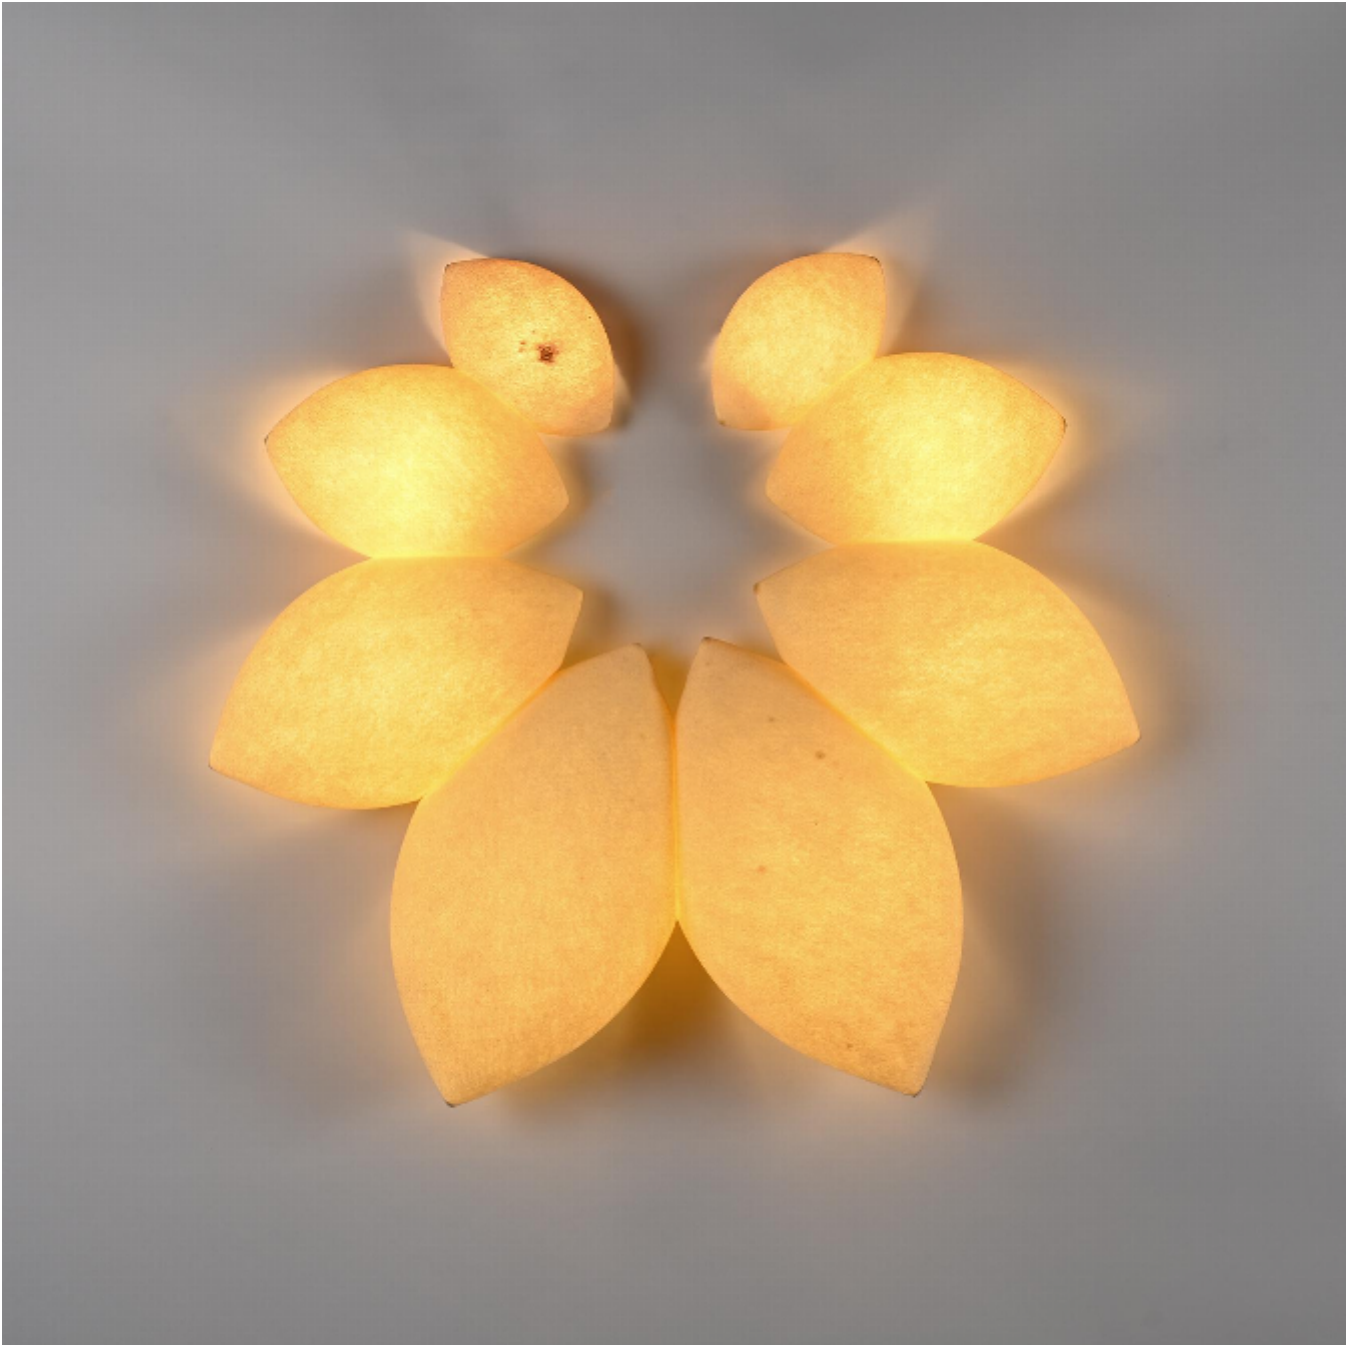

Large Felt Wall light, Denmark, circa 1970

Sold

REF: 5847

Height: 85 cm (33.5")

Width: 90 cm (35.4")

Depth: 24 cm (9.4")

## DESCRIPTION

---

70s spirit and nature come together in this very large wall sconce composed of 8 interconnected elements.

The white lacquered metal structure hosts eight luminous points resembling seashells made of resilient felt.