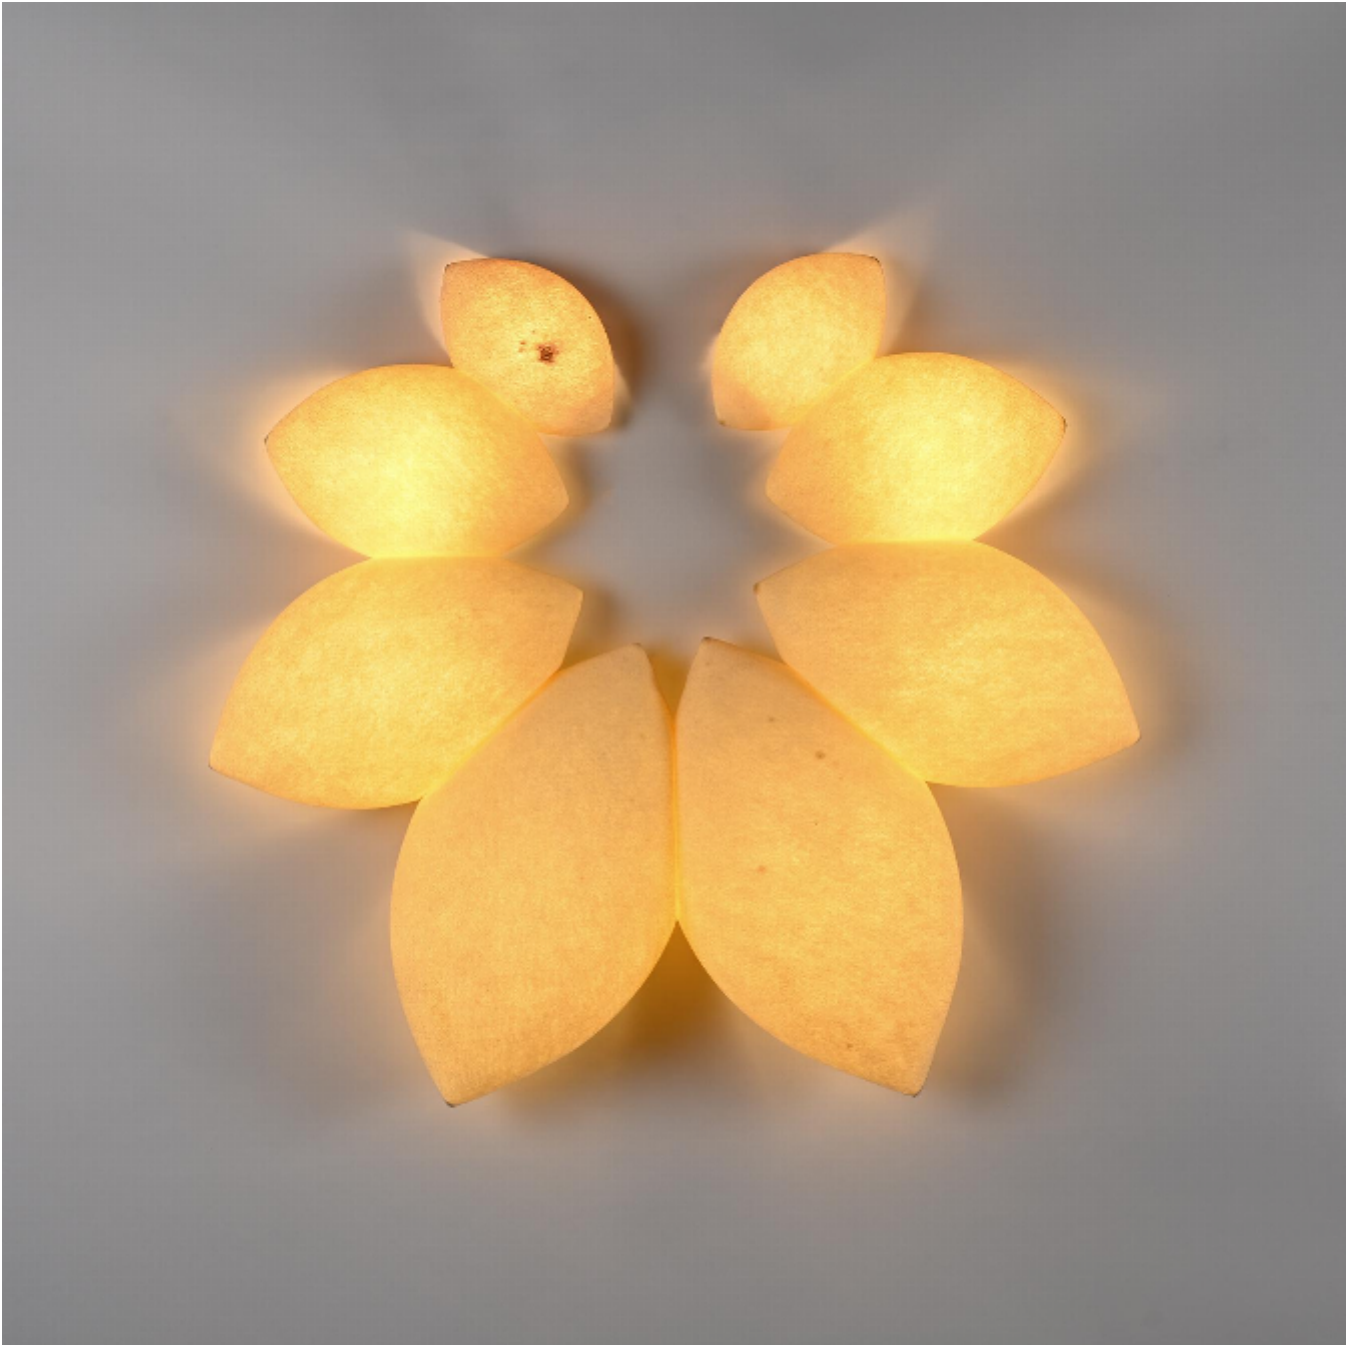

Large Felt Wall light, Denmark, circa 1970

1,100 **SALE 700**

REF: 5847

Height: 85 cm (33.5")

Width: 90 cm (35.4")

Depth: 24 cm (9.4")

DESCRIPTION

70s spirit and nature come together in this very large wall sconce composed of 8 interconnected elements.

The white lacquered metal structure hosts eight luminous points resembling seashells made of resilient felt.

Denmark, circa 1970.