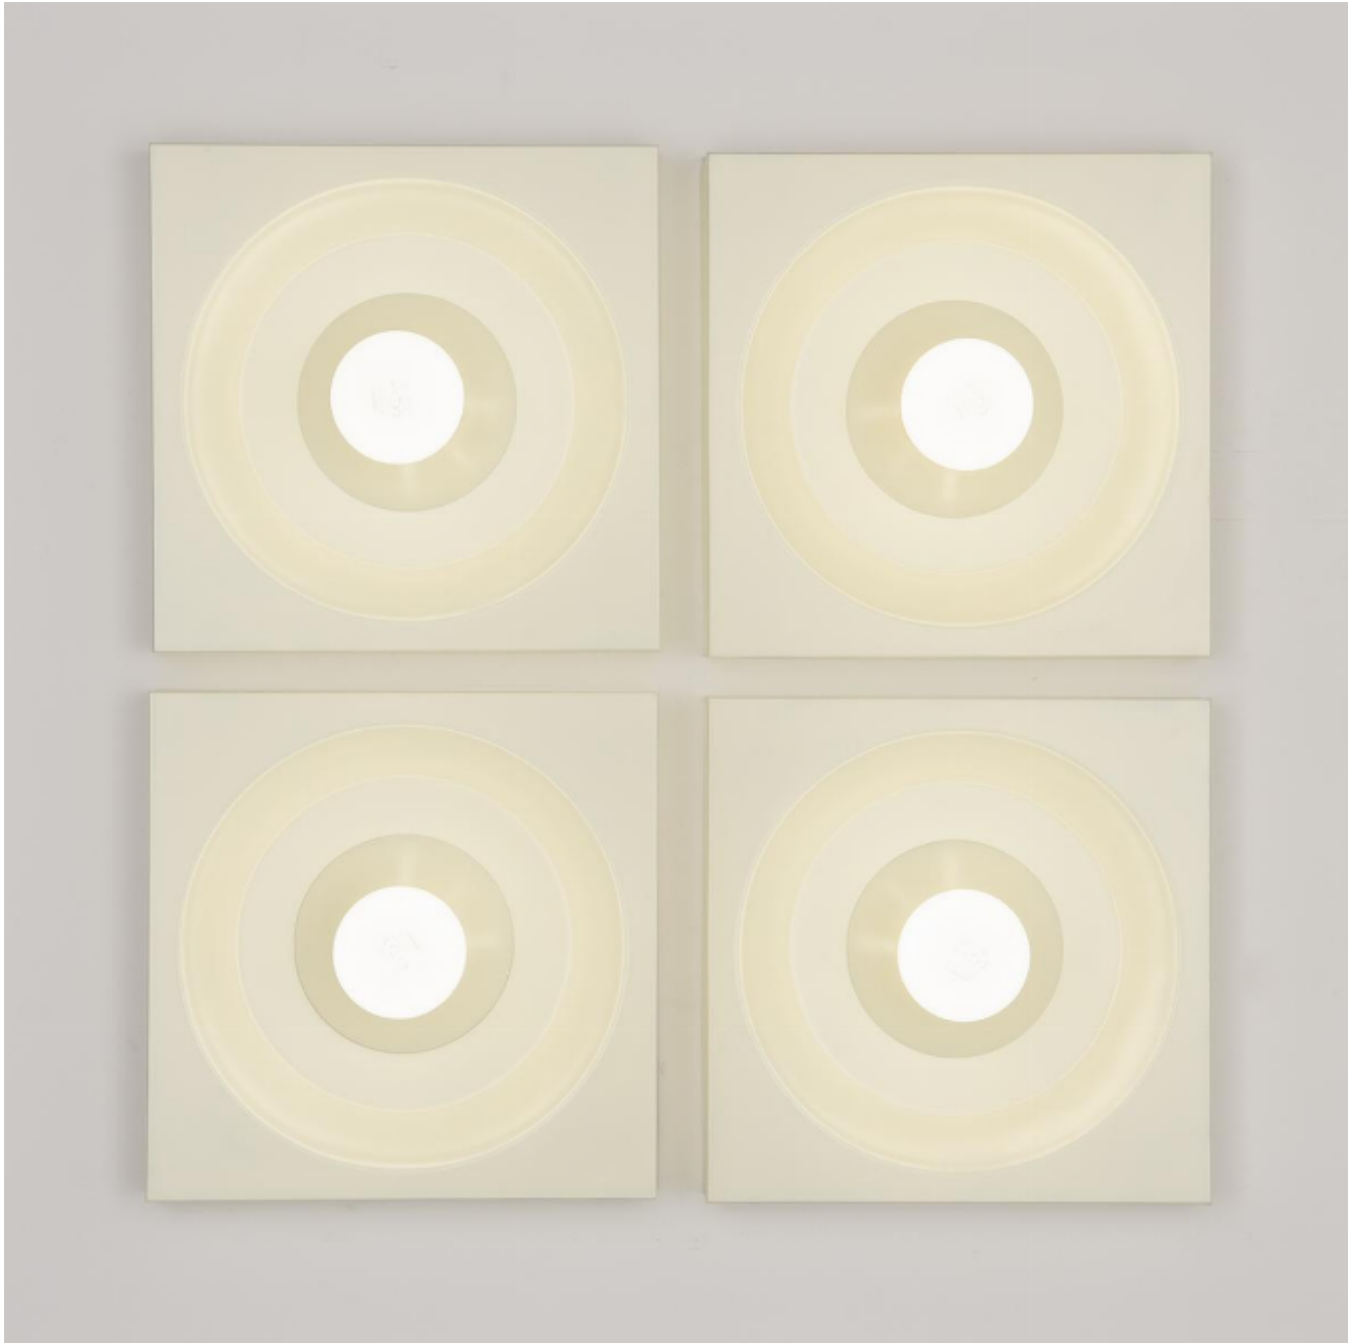

Metal Wall Sconces by Klaus Hempel, GUTE FORM, circa 1970

Klaus Hempel

280

REF: 3567

Height: 31 cm (12.2")

Width: 31 cm (12.2")

Depth: 5 cm (2")

## DESCRIPTION

---

Price per lamp.

These 1970s wall lights can be combined in different ways to form an architectural light wall. A classic of German design, they were designed by Klaus Hempel, and were awarded the Gute Form prize in 1972 (some of them carry the prize label).

They can be customized in different colors on request.

Manufacturer: Kaiser Leuchten, circa 1969