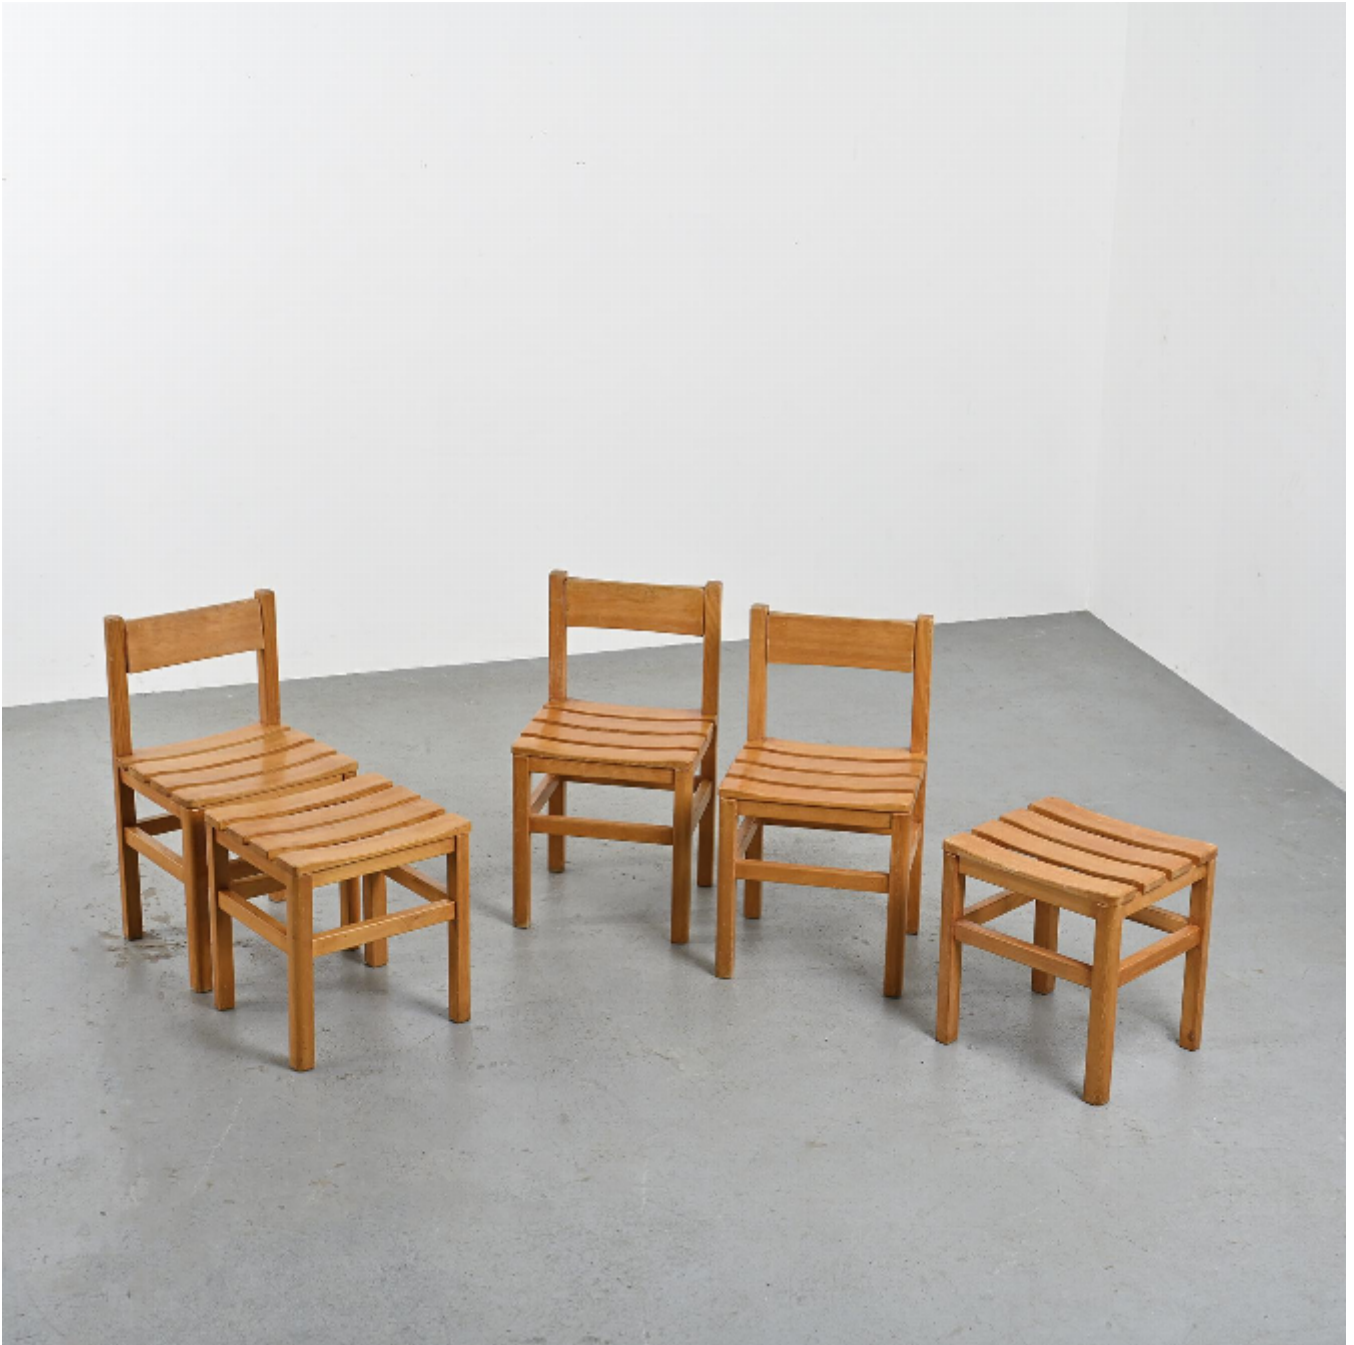

Set of 3 chairs and 2 stools by Maison Regain, circa 1970

Maison Regain

600

REF: 6820

Height: 77 cm (30.3")

Width: 42 cm (16.5")

Depth: 38 cm (15")

DESCRIPTION

Set of three solid pine chairs and two stools that can also serve as ottomans.

The seat is made up of four wide slats, while the solid, slightly curved backrest pivots for added comfort.

Edition: Maison Regain, circa 1970.

Seat height: 17.7 inches

Stool dimensions: H: 17.7 inches - W: 16.5 inches - D: 15.4 inches