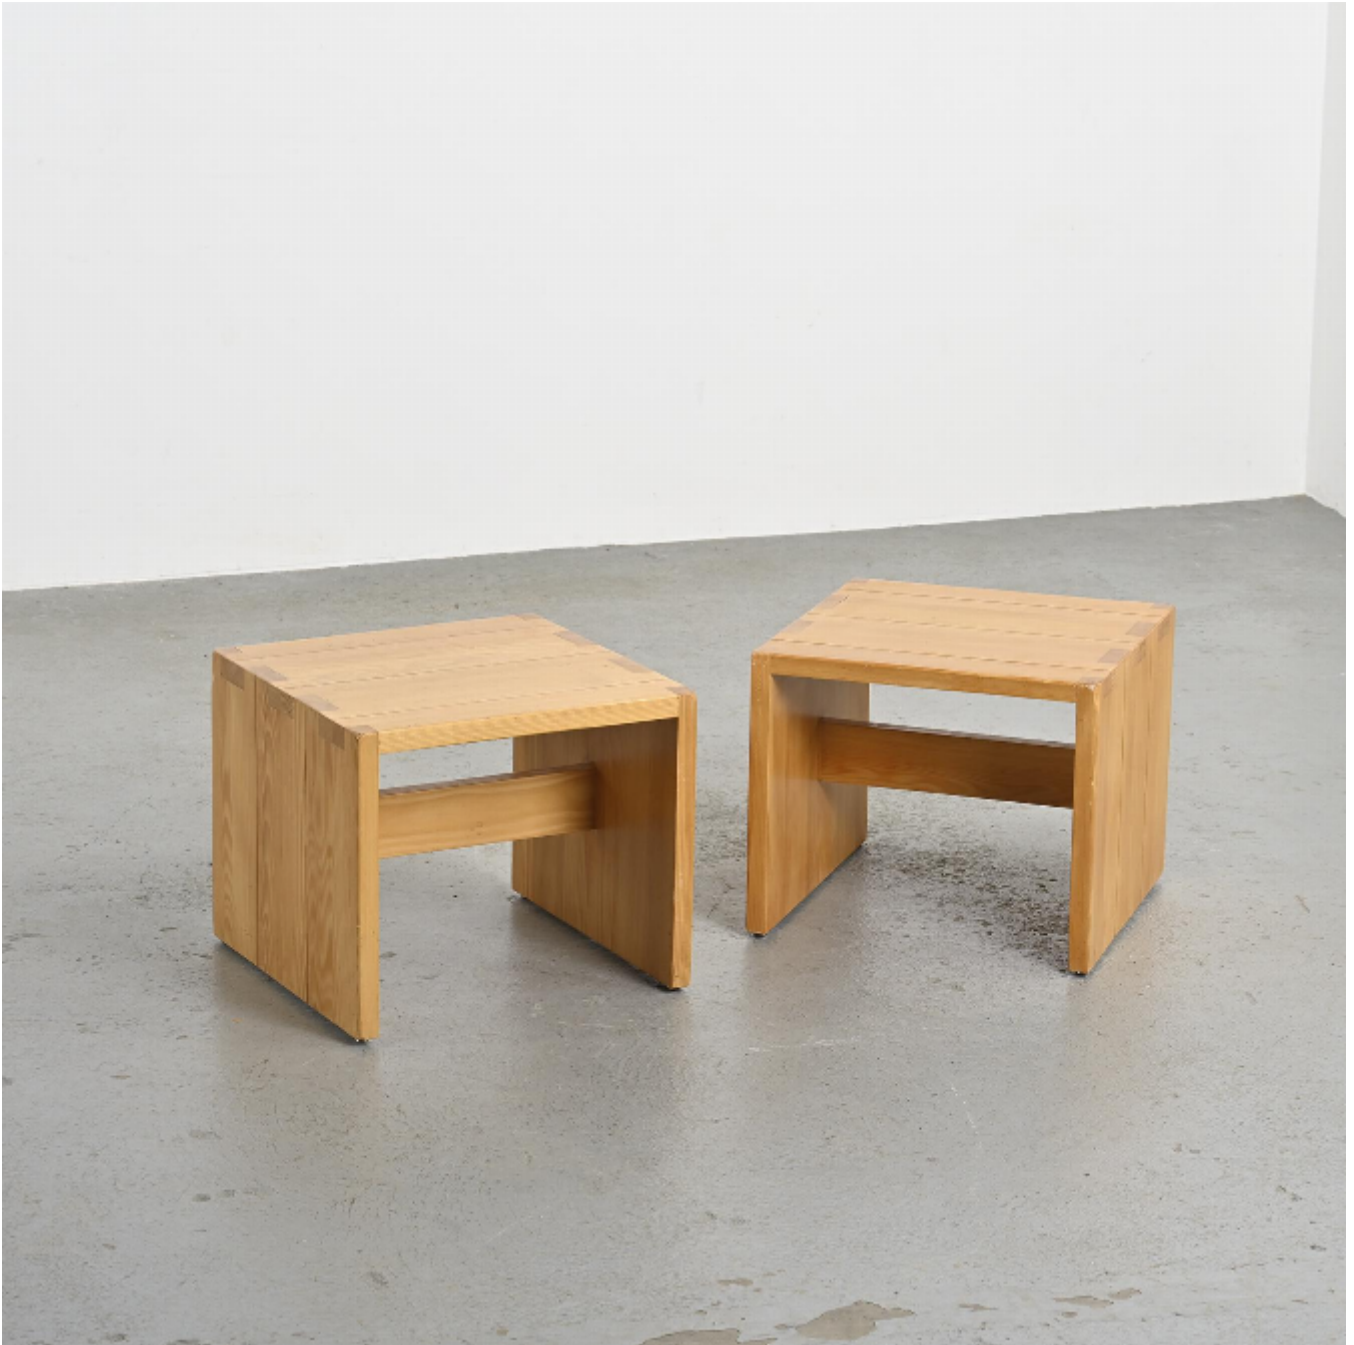

Pair of Nightstands from les Arcs, France

700

REF: 7038

Height: 36 cm (14.2")

Width: 43 cm (16.9")

Depth: 35 cm (13.8")

## DESCRIPTION

---

Pair of nightstands from Les Arcs, France, made in the 1970s for the residences of the Les Arcs 1800 ski resort.

These bedside tables are crafted from solid pine, a local wood that brings warmth and authenticity. Their simple and clean design features traditional dovetail joints, ensuring strength and durability. The top, slightly aged with a natural patina, and the pine legs highlight the rustic charm of mountain furniture, both practical and elegant.

Provenance: Les Arcs.