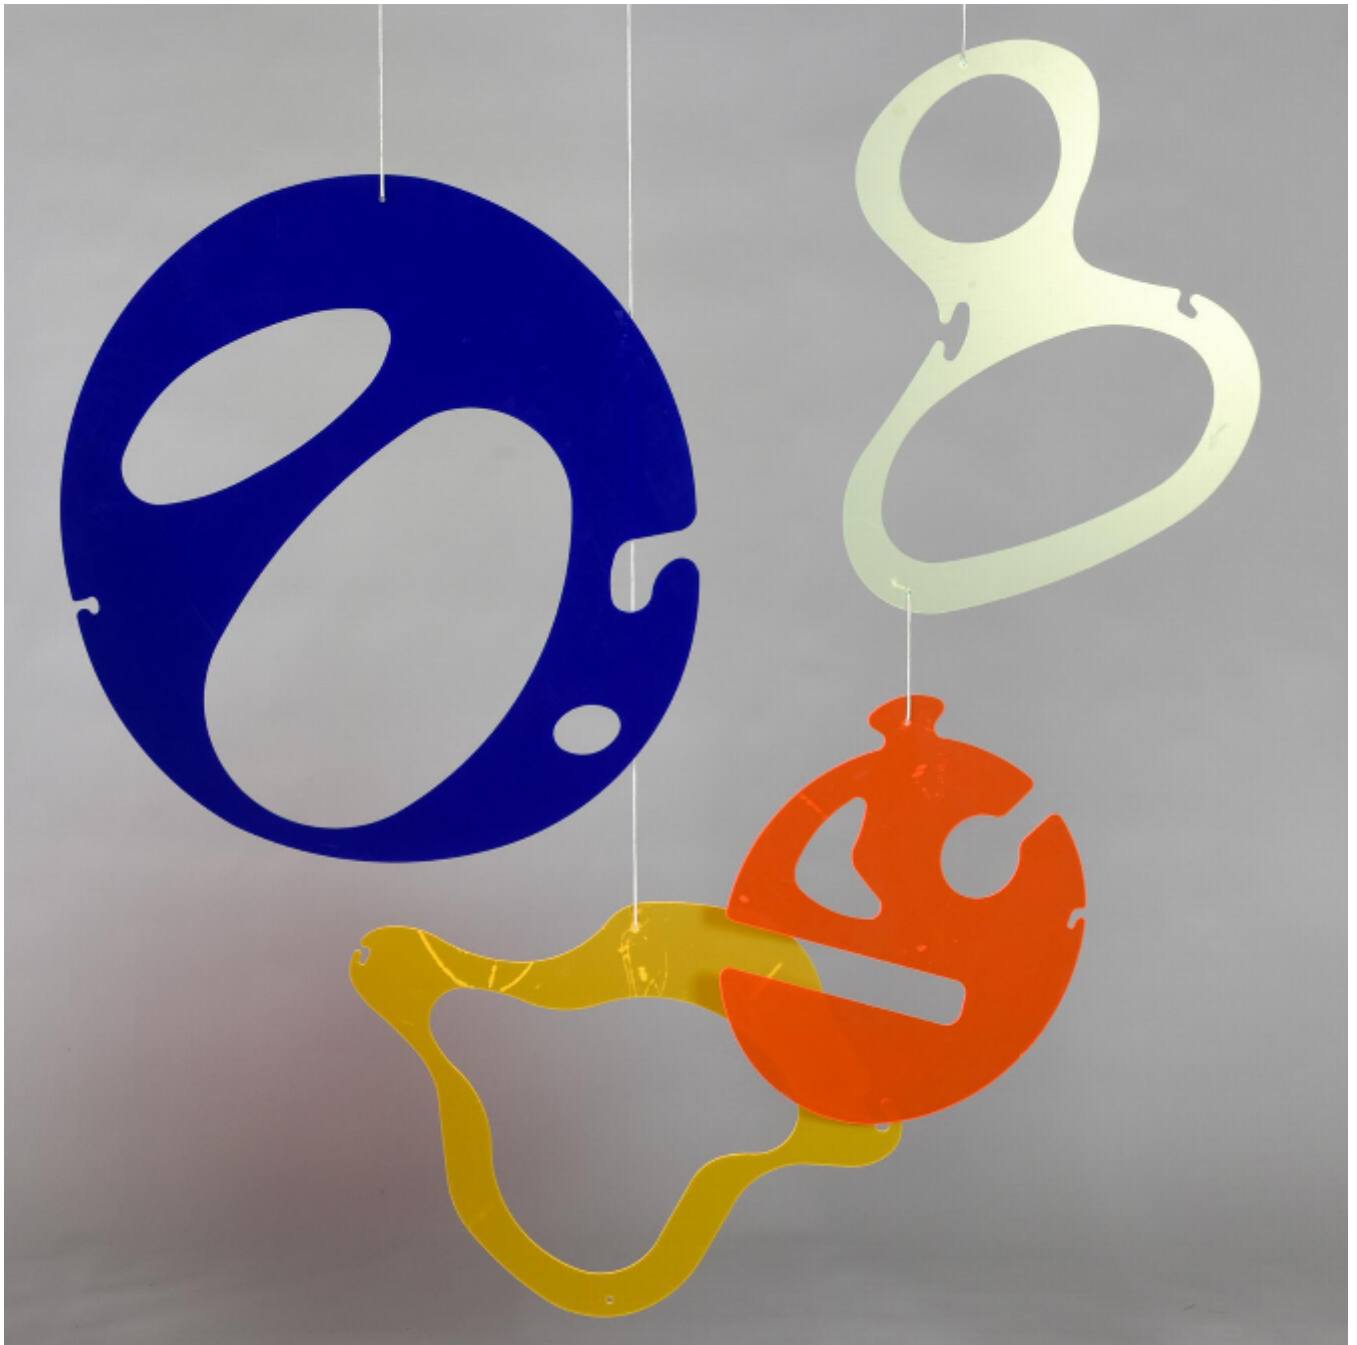

Suite of decorative hangers in bright colors, 2000

Karen Chekerdjian

350 **SALE 245**

REF: 1918

Height: 75 cm (29.5")

Width: 68 cm (26.8")

Depth: 47 cm (18.5")

Diameter: 44 cm (17.3")

DESCRIPTION

Original and very graphic series of decorative hangers to suspend.

Mobil model, designed by Karen Chekerdjian for Edra Mobil, this collection is no longer manufactured.

Manufacturer: Edra, circa 2000

- Blue hanger: H: 29.5" - W: 26.8" cm

- Orange hanger: H: 25.2" - W: 18.9" cm
- Green hanger: H: 22.45" - W: 17.7"
- Pink hanger: H: 18.5" - W: 17.33"