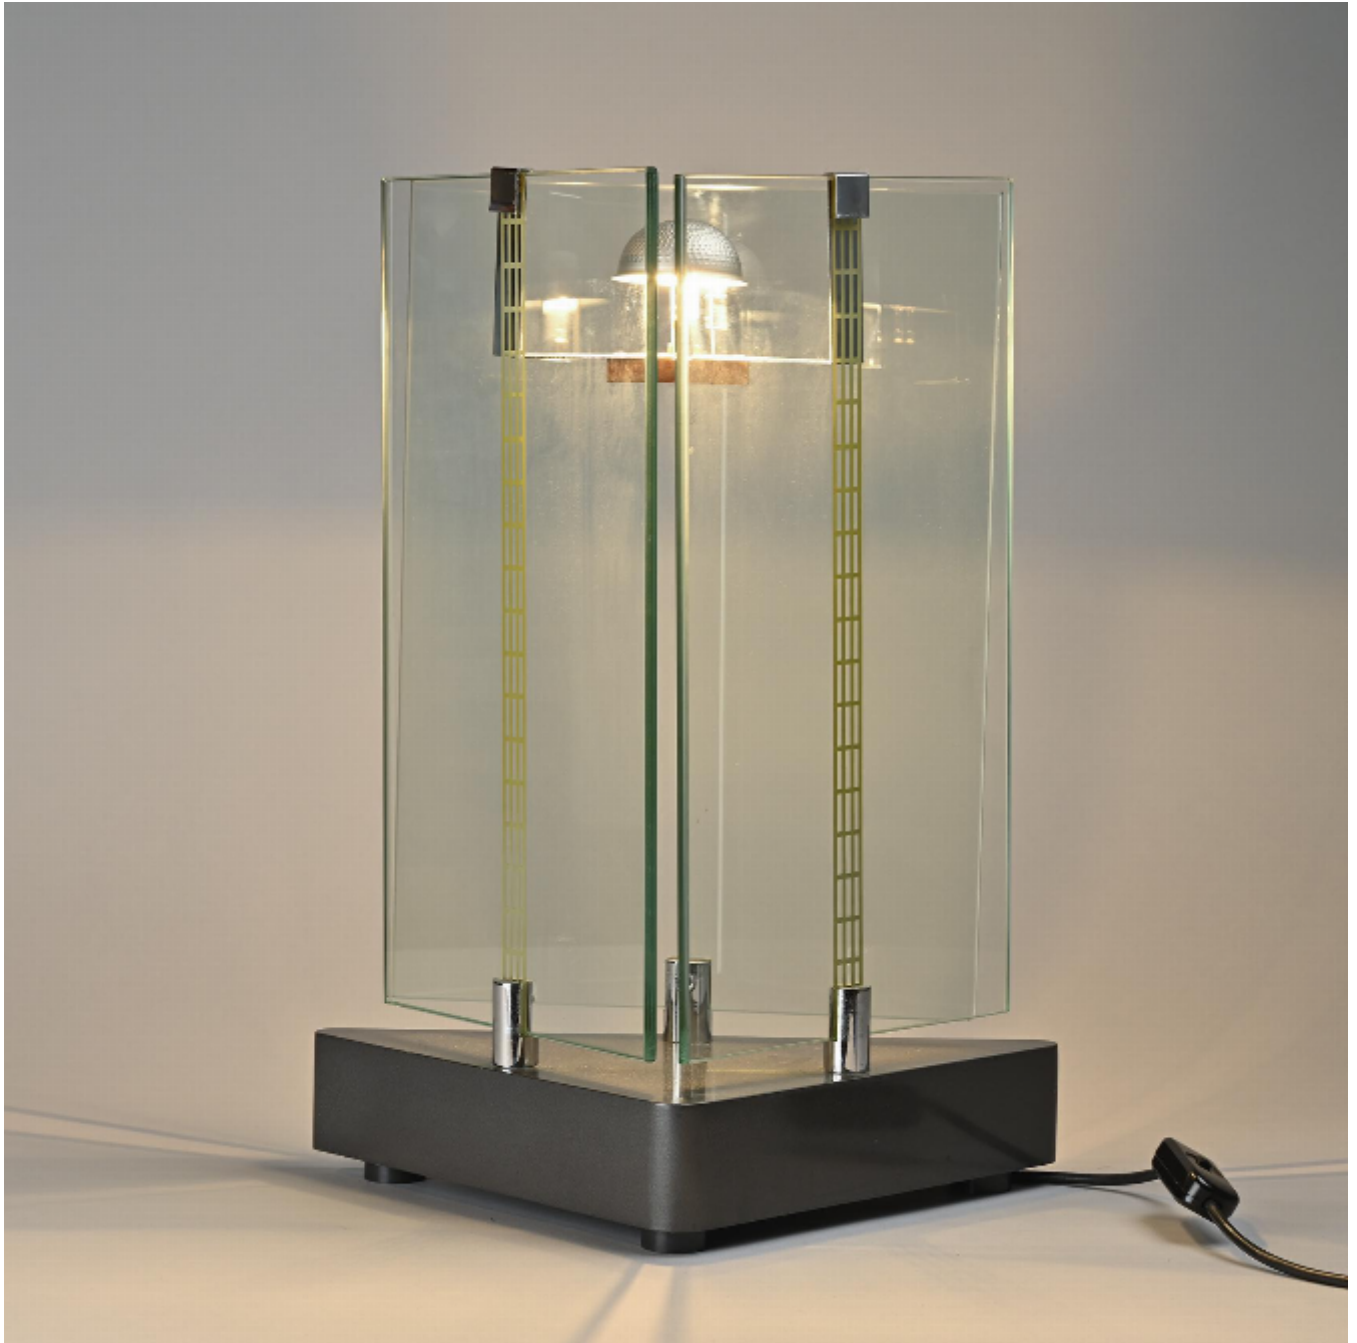

Lamp model Aladina by Giuseppe Raimondi, Studio Luce

Giuseppe Raimondi

1,200

REF: 6574

Height: 49 cm (19.3")

Width: 36 cm (14.2")

Depth: 19 cm (7.5")

DESCRIPTION

Rare table lamp, model Aladino, designed by Giuseppe Raimondi and produced in limited quantities.

The triangular base, crafted from gray lacquered metal, supports three fixed glass panels, one of which integrates an innovative polarity-based electrical system.

Signed by Giuseppe Raimondi and named Aladino.

Manufacturer : Studio Luce, 1970.
Very limited edition.