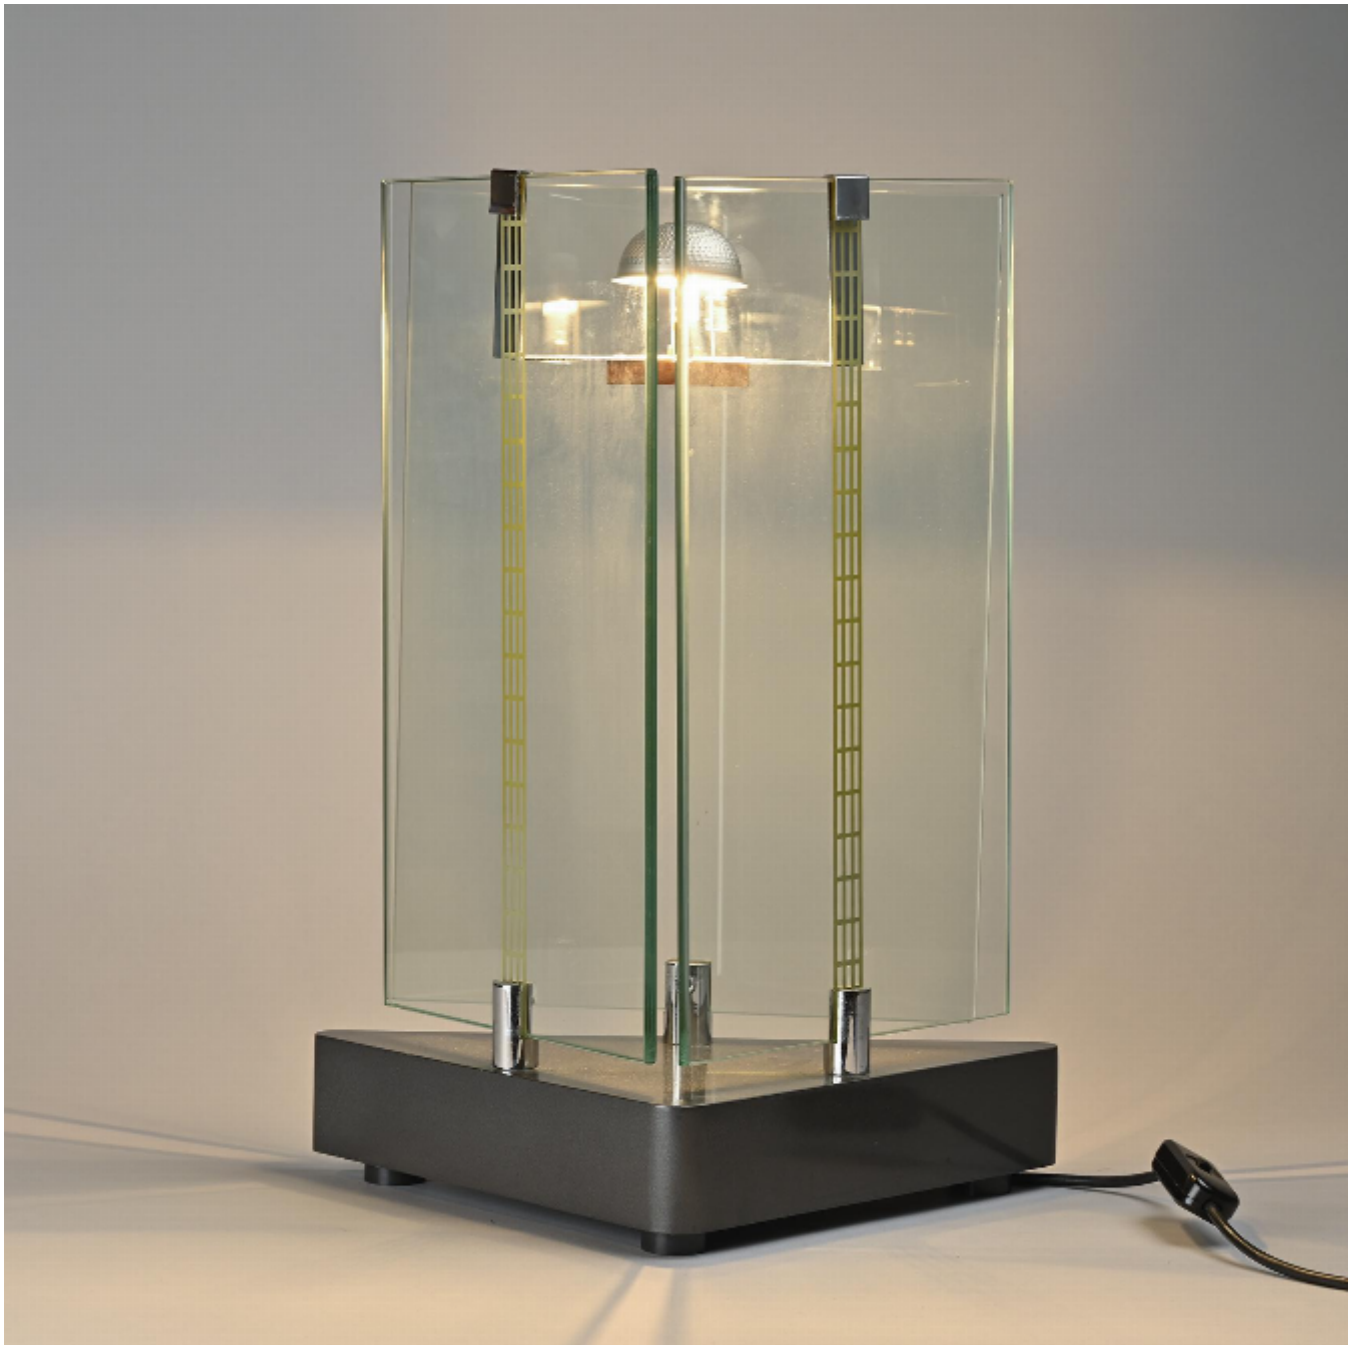

Lamp model Aladina by Giuseppe Raimondi, Studio Luce

Giuseppe Raimondi

1,200

REF: 6574

Height: 49 cm (19.3")

Width: 36 cm (14.2")

Depth: 19 cm (7.5")

DESCRIPTION

Rare table lamp, model Aladino, designed by Giuseppe Raimondi and produced in limited quantities.

The triangular base, crafted from gray lacquered metal, supports three fixed glass panels, one of which integrates an innovative polarity-based electrical system.

Signed by Giuseppe Raimondi and named Aladino.

Manufacturer : Studio Luce, 1970.
Very limited edition.