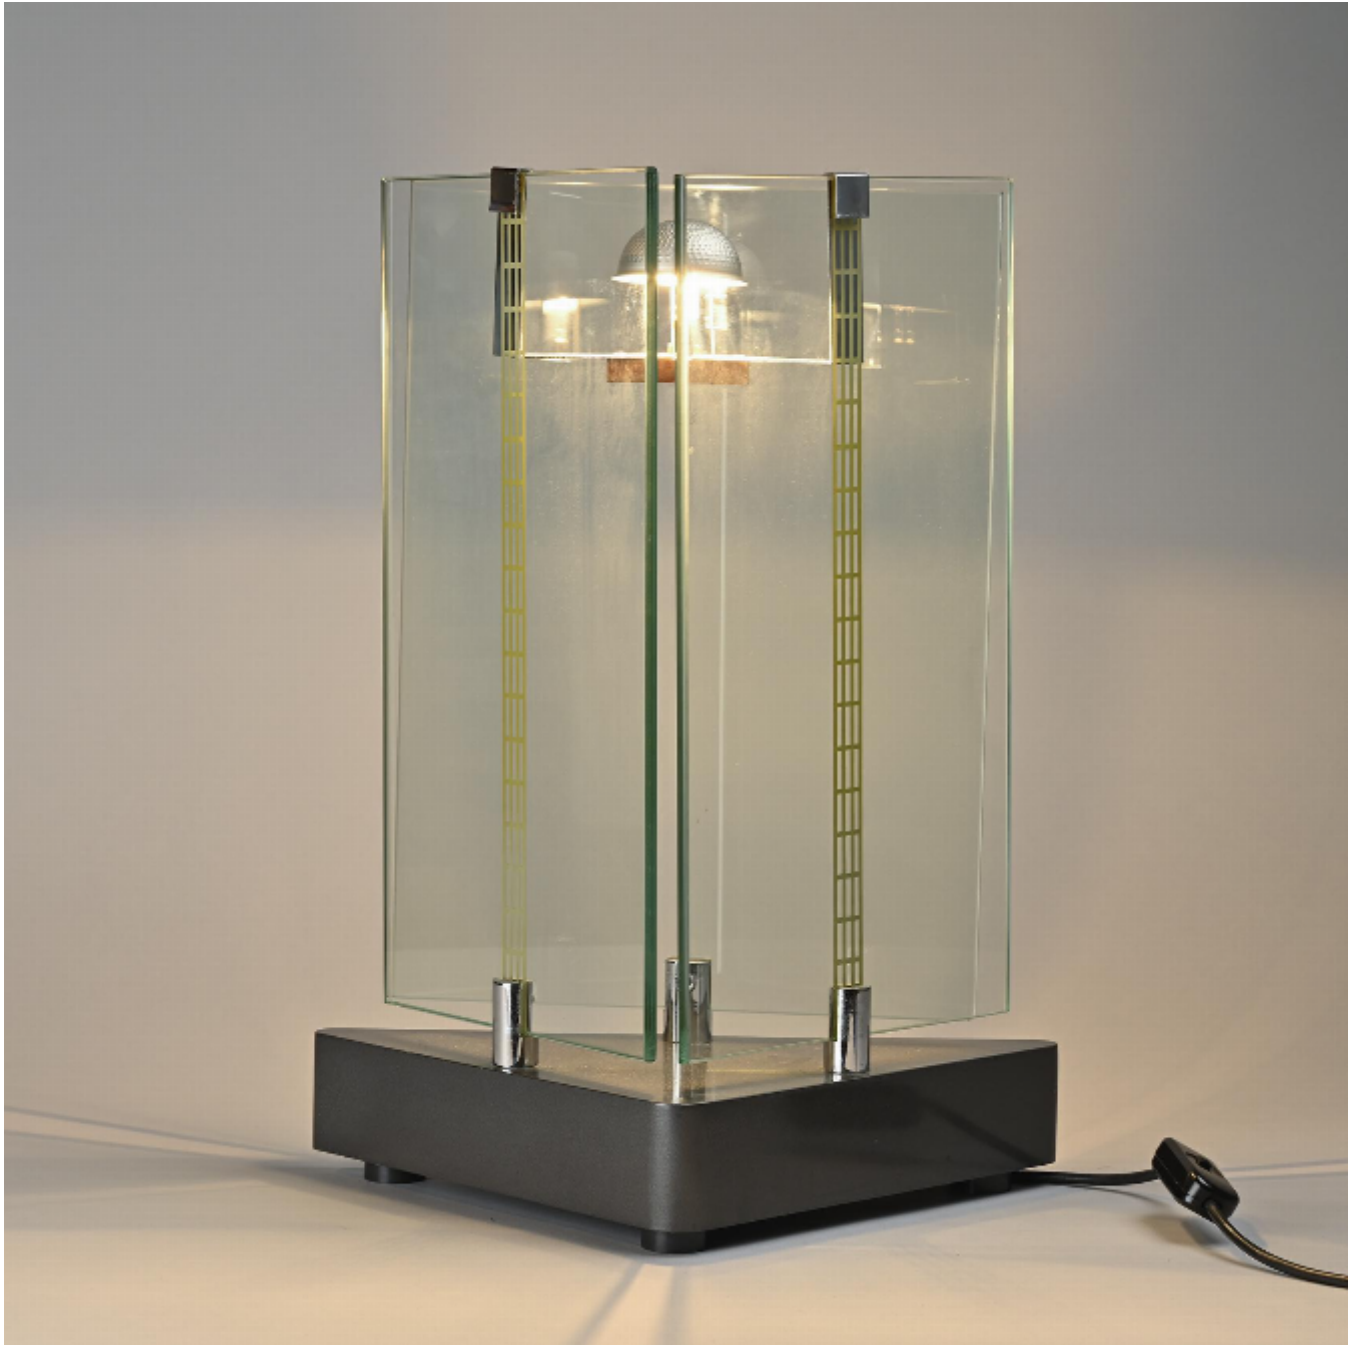

Lamp model Aladina by Giuseppe Raimondi, Studio Luce
Giuseppe Raimondi

1,200

REF: 6574

Height: 49 cm (19.3")

Width: 36 cm (14.2")

Depth: 19 cm (7.5")

DESCRIPTION

Rare table lamp, model Aladino, designed by Giuseppe Raimondi and produced in limited quantities.

The triangular base, crafted from gray lacquered metal, supports three fixed glass panels, one of which integrates an innovative polarity-based electrical system.

Signed by Giuseppe Raimondi and named Aladino.

Manufacturer : Studio Luce, 1970.
Very limited edition.