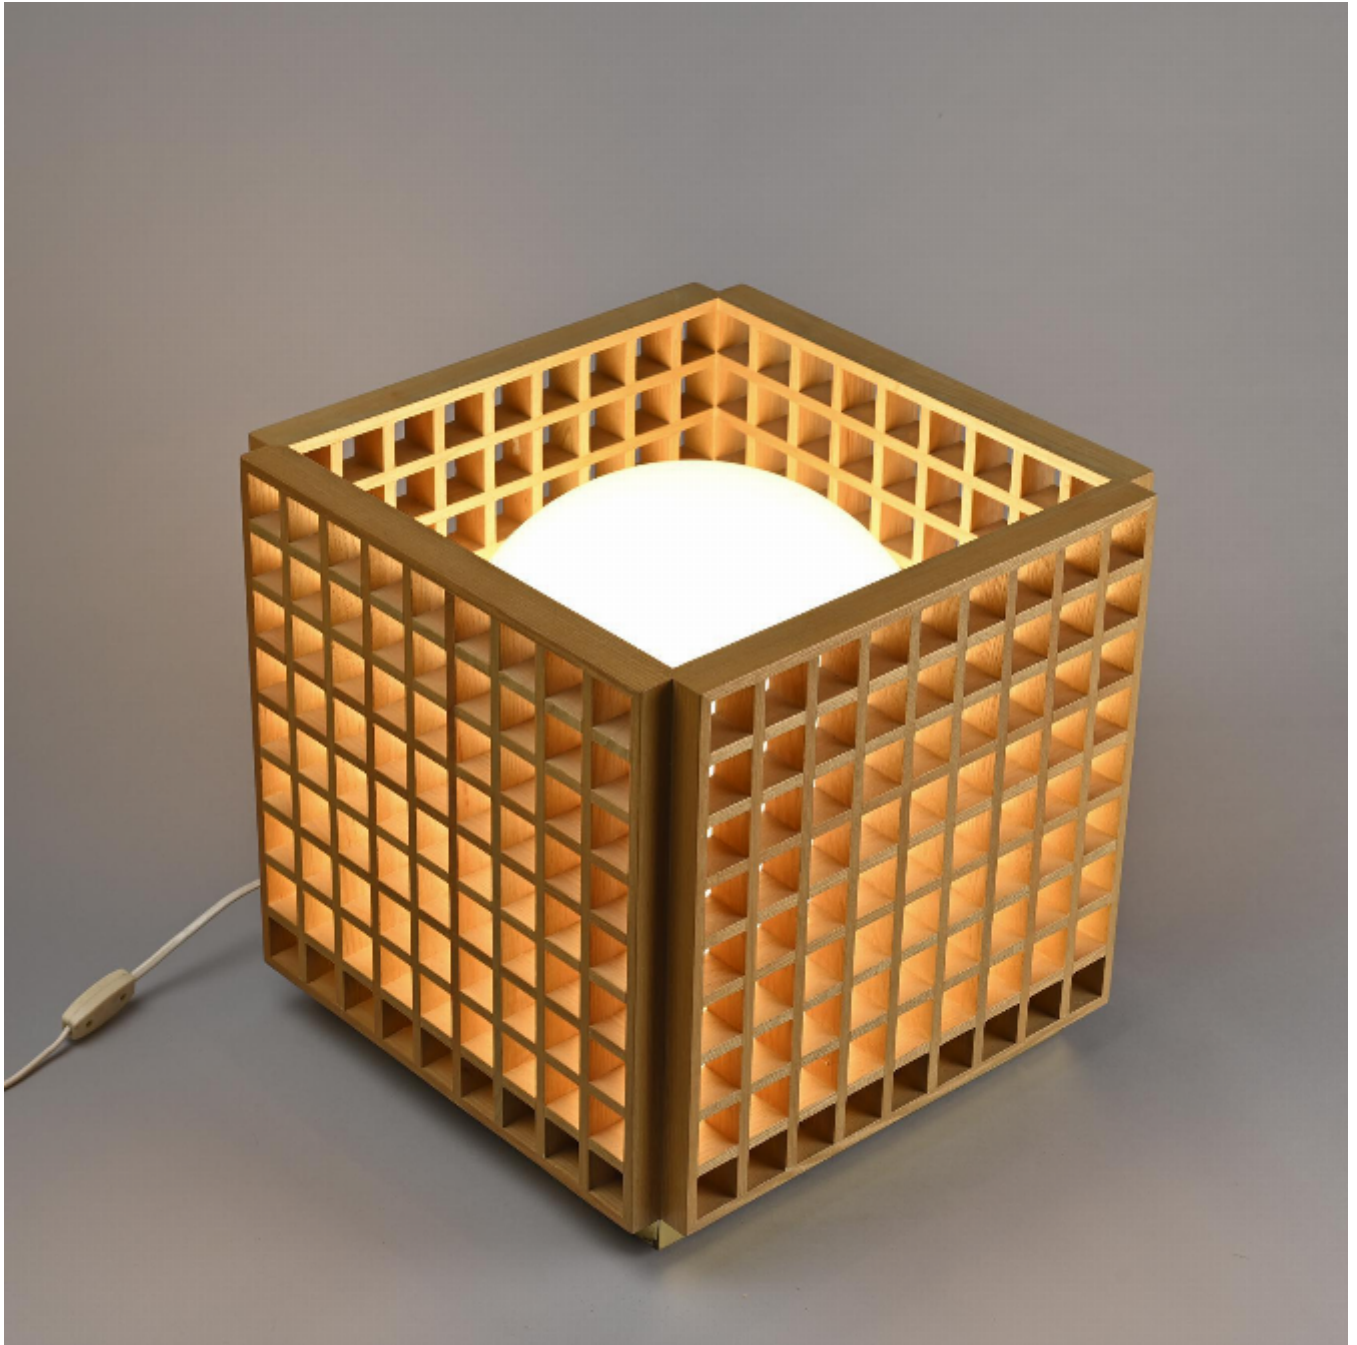

Italian Table lamp, Selenova circa 1970

Selenova

1,400

REF: 6045

Height: 39 cm (15.4")

Width: 39 cm (15.4")

Depth: 39 cm (15.4")

## DESCRIPTION

---

Floor lamp with a wooden cube-shaped openwork structure holding a white opal glass globe. It rests on a brass base. A simple yet highly graphic design for beautiful light diffusion!

Manufacturer: Selenova Italia, circa 1970.