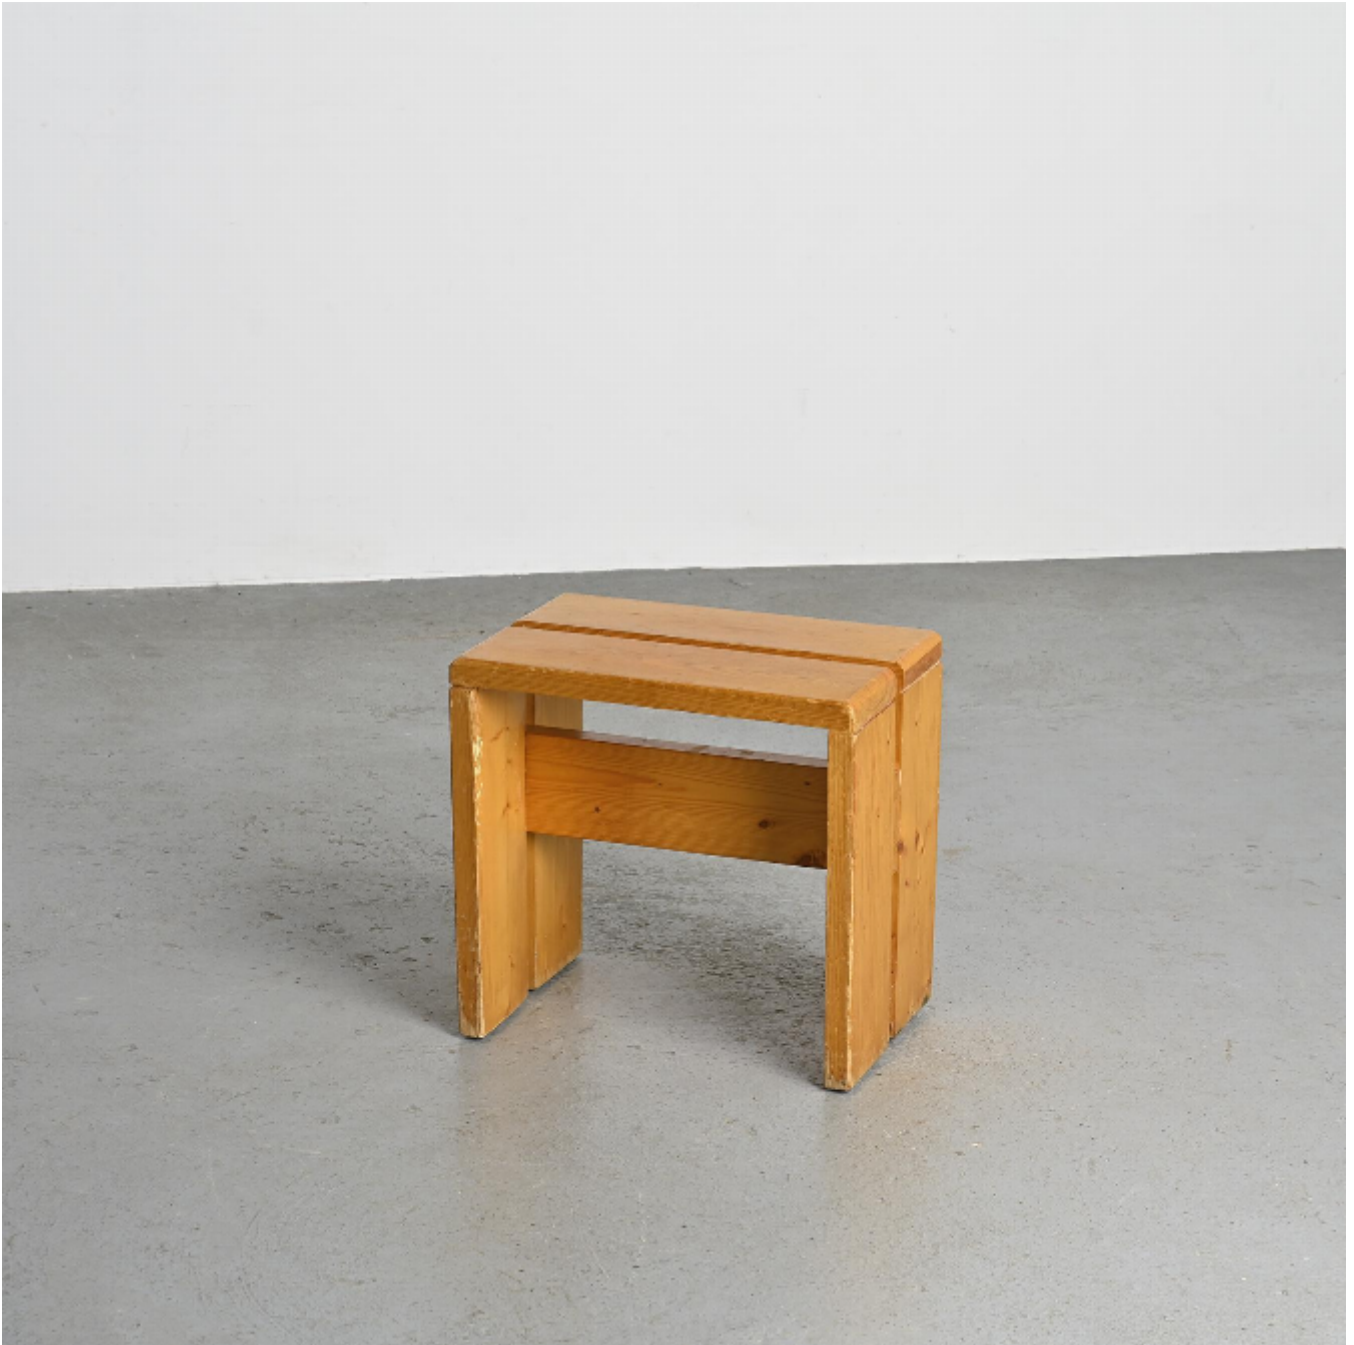

Solid Pine Stool from Les Arcs, France.

500

REF: 7031

Height: 41 cm (16.1")

Width: 44 cm (17.3")

Depth: 30 cm (11.8")

DESCRIPTION

Solid pine stool in the shape of an inverted U. Model selected for Les Arcs 1800 ski resort.