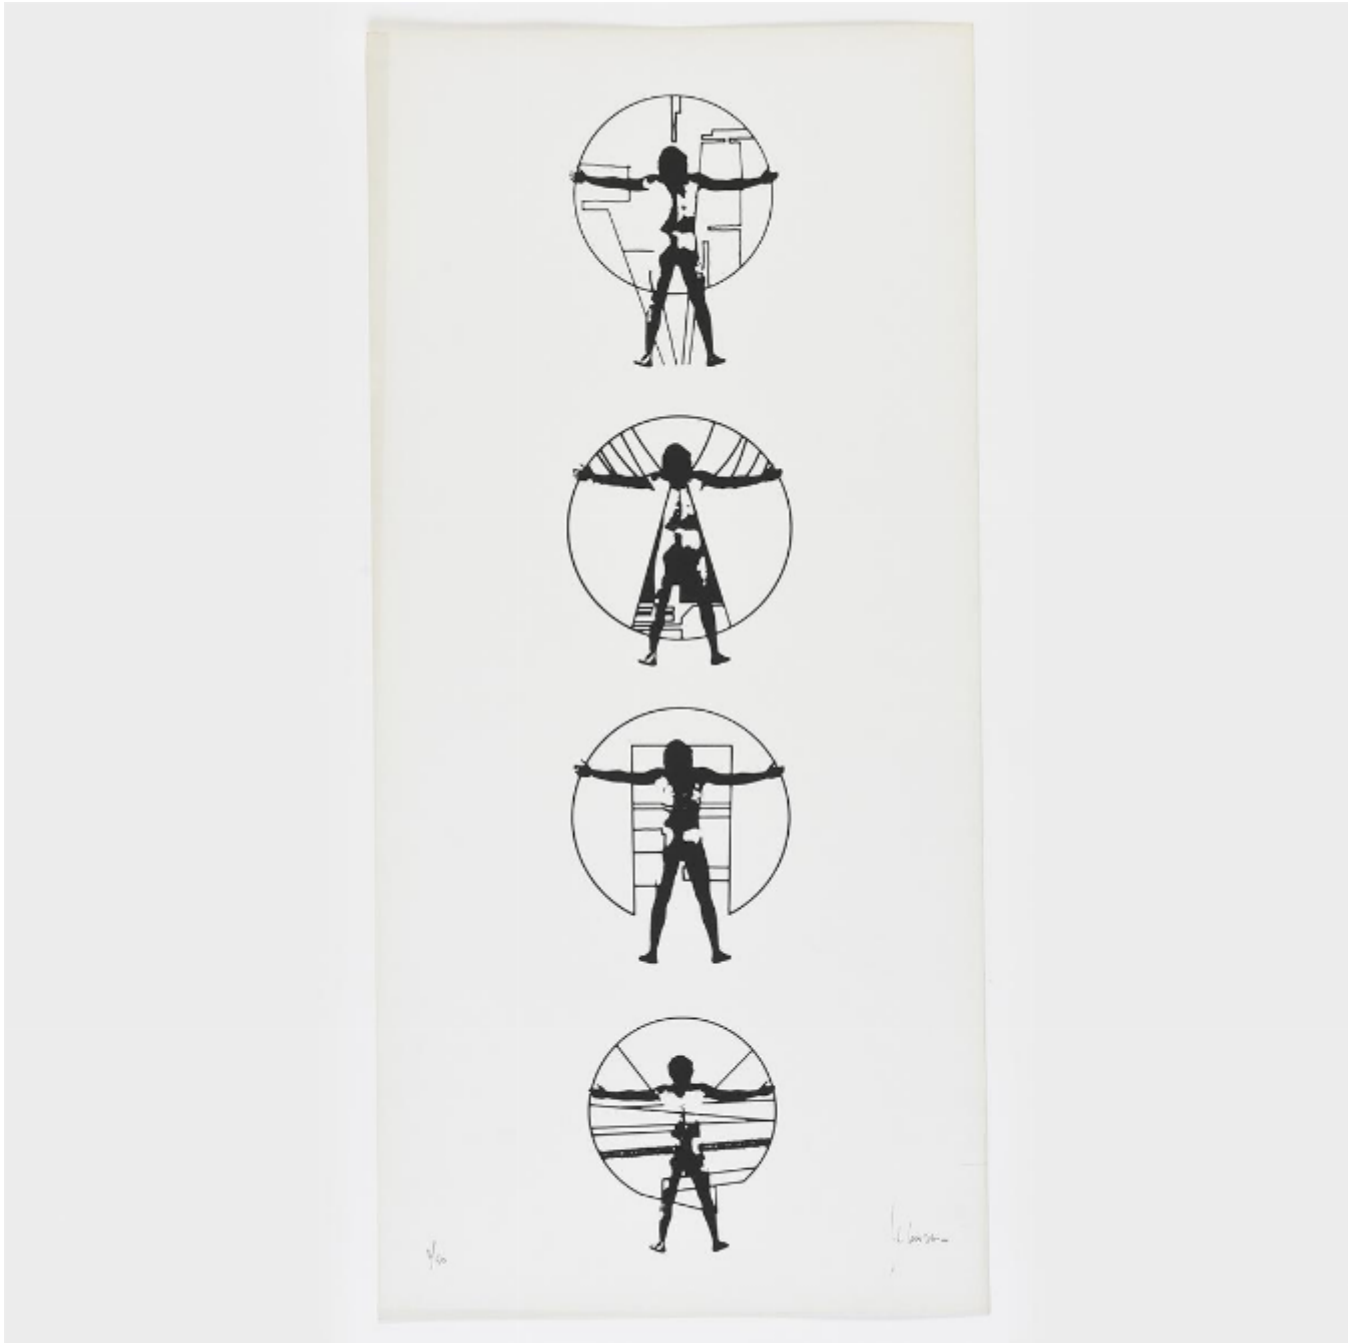

The man of Vitruce, 3/50

Giuseppe Riccardo Lanza

250

REF: 4179

Height: 70 cm (27.6")

Width: 33 cm (13")

DESCRIPTION

L'Uomo Vitruviano (The man of Vitruve)

Serigraph on paper.

Titled and signed on the bottom right.

Numbered 3/50.

Giuseppe Riccardo Lanza is a multidisciplinary Italian artist, a painter, sculptor, graphic, designer whom work was plethorous from the 1950s until his accidental death in 1986.