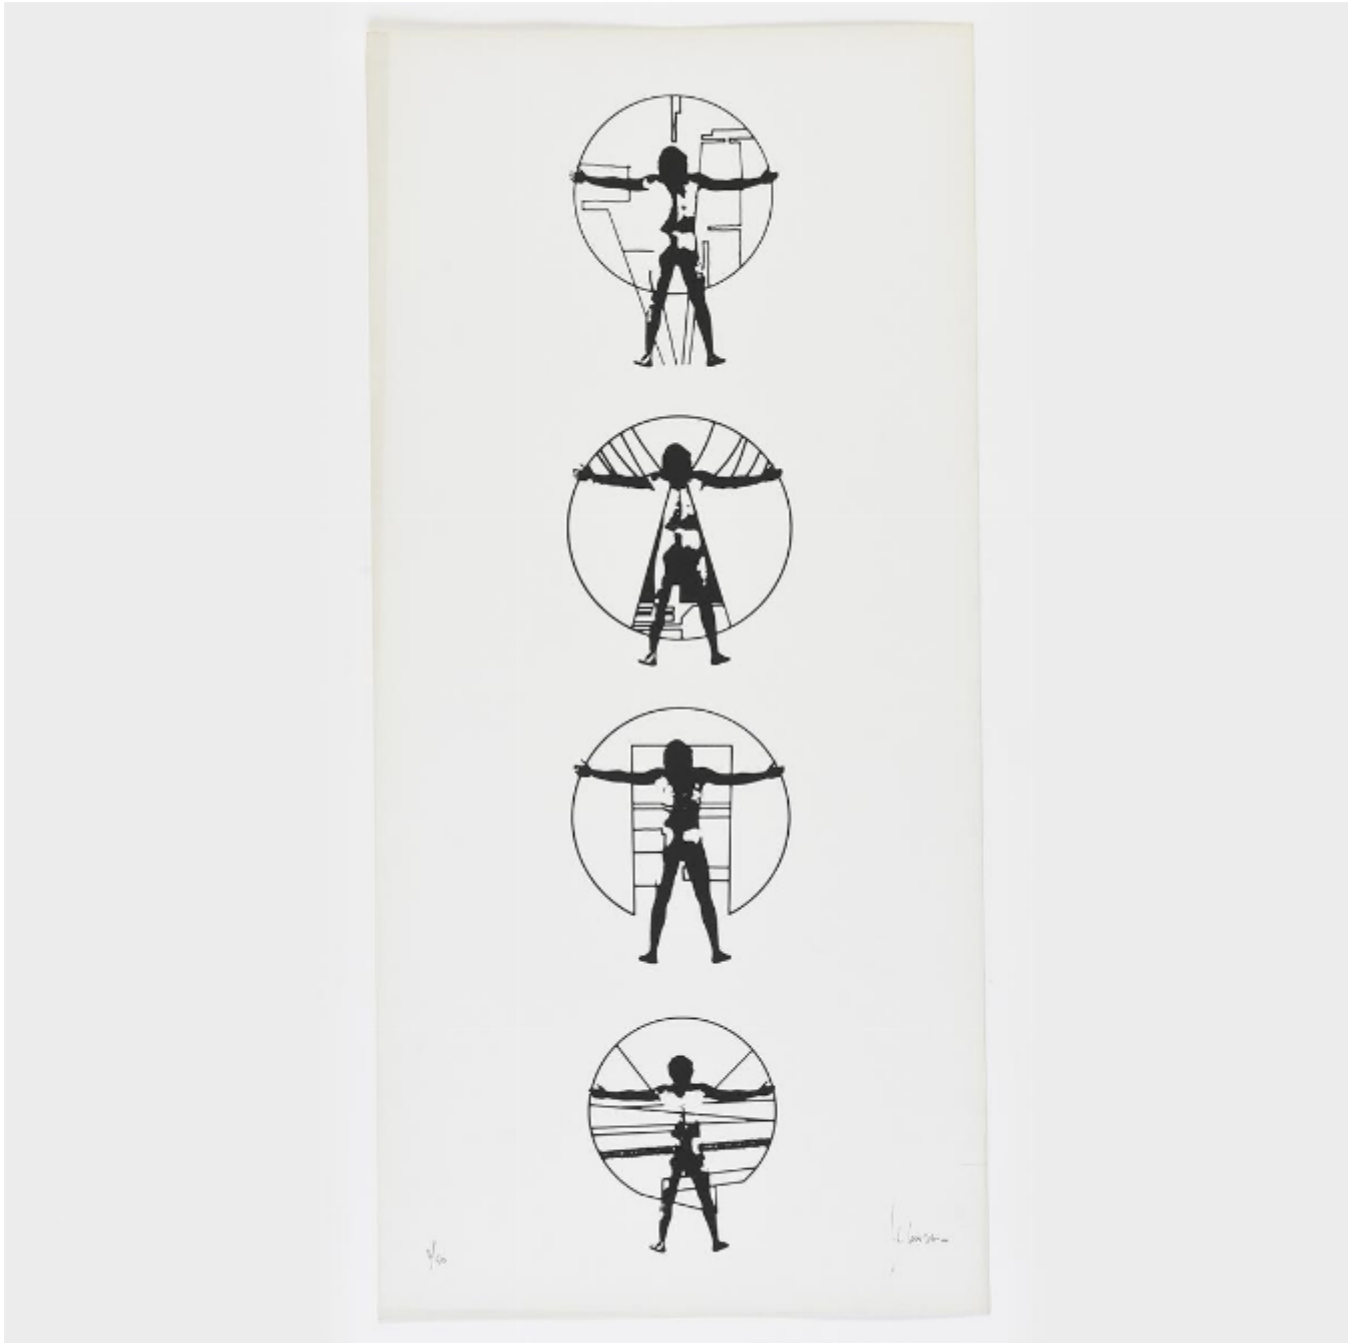

The man of Vitruce, 3/50

Giuseppe Riccardo Lanza

250

REF: 4179

Height: 70 cm (27.6")

Width: 33 cm (13")

## DESCRIPTION

---

L'Uomo Vitruviano (The man of Vitruve)

Serigraph on paper.

Titled and signed on the bottom right.

Numbered 3/50.

Giuseppe Riccardo Lanza is a multidisciplinary Italian artist, a painter, sculptor, graphic, designer whom work was plethorous from the 1950s until his accidental death in 1986.